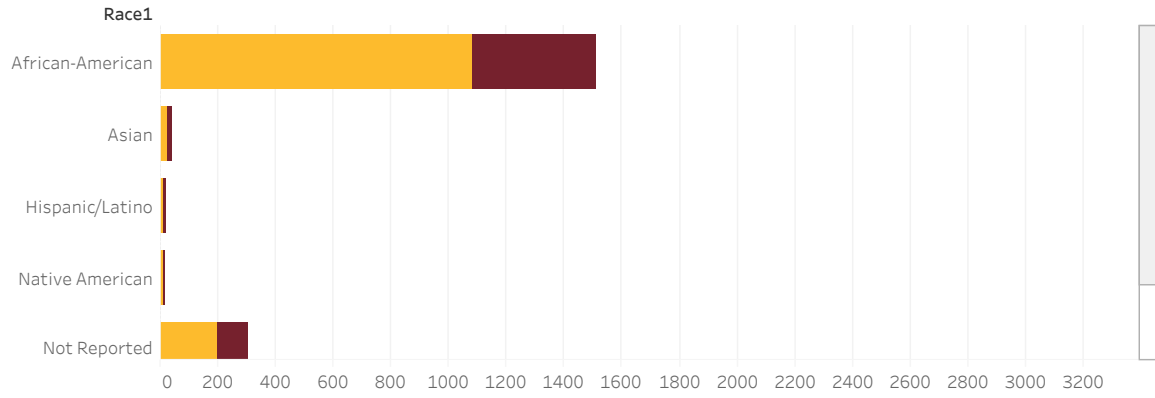

Demographics

Gender1
■ Men
■ Women

Term1
 Spring 2022
 Spring 2023
 Spring 2024

Race1	Gender1	Term1		
		Spring 2022	Spring 2023	Spring 2024
African-American	Women	960	1,029	1,085
	Men			
	Total	1,353	1,464	1,512
Asian	Men	14	14	18
	Women	19	19	24
	Total	33	33	42
Hispanic/Latino	Men	15	11	8
	Women	32	16	10
	Total	47	27	18
Native American	Men	6	3	5
	Women	9	11	10
	Total	15	14	15
White	Men	1,061	1,111	1,187
	Women	1,842	2,013	2,041
	Total	2,903	3,124	3,228
Not Reported	Gender Not Reported	2		
	Men	73	94	106
	Women	96	146	198
	Total	171	240	304
Grand Total		4,522	4,902	5,119