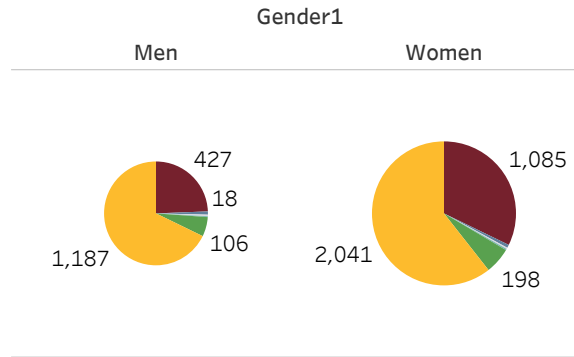

Student Race and Gender by Term

- African-American, Men
- African-American, Women
- Asian, Men
- Asian, Women
- Hispanic/Latino, Men
- Hispanic/Latino, Women
- Native American, Men
- Native American, Women
- Not Reported, Gender Not Rep..
- Not Reported, Men
- Not Reported, Women
- White, Men
- White, Women

Gender and Race Across Fall 2021, 2022, and 2023

- African-American
- Asian
- Hispanic/Latino
- Native American
- Not Reported
- White

Demographics Across Fall 2021, 2022, and 2023

- Gender Not Reported, Not R..
- Men, African-American
- Men, Asian
- Men, Hispanic/Latino
- Men, Native American
- Men, Not Reported
- Men, White
- Women, African-American
- Women, Asian
- Women, Hispanic/Latino
- Women, Native American
- Women, Not Reported
- Women, White