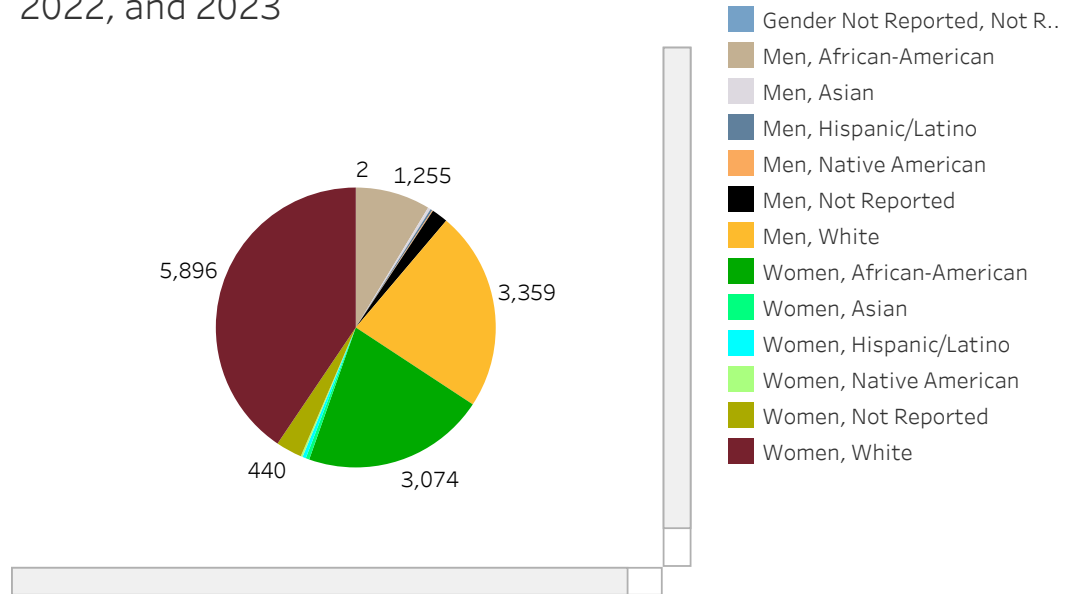

Student Race and Gender by Term

- African-American, Men
- African-American, Women
- Asian, Men
- Asian, Women
- Hispanic/Latino, Men
- Hispanic/Latino, Women
- Native American, Men
- Native American, Women
- Not Reported, Gender Not Rep..
- Not Reported, Men
- Not Reported, Women
- White, Men
- White, Women

Gender and Race Across Fall 2021, 2022, and 2023

- African-American
- Asian
- Hispanic/Latino
- Native American
- Not Reported
- White

Demographics Across Fall 2021, 2022, and 2023

- Gender Not Reported, Not R..
- Men, African-American
- Men, Asian
- Men, Hispanic/Latino
- Men, Native American
- Men, Not Reported
- Men, White
- Women, African-American
- Women, Asian
- Women, Hispanic/Latino
- Women, Native American
- Women, Not Reported
- Women, White