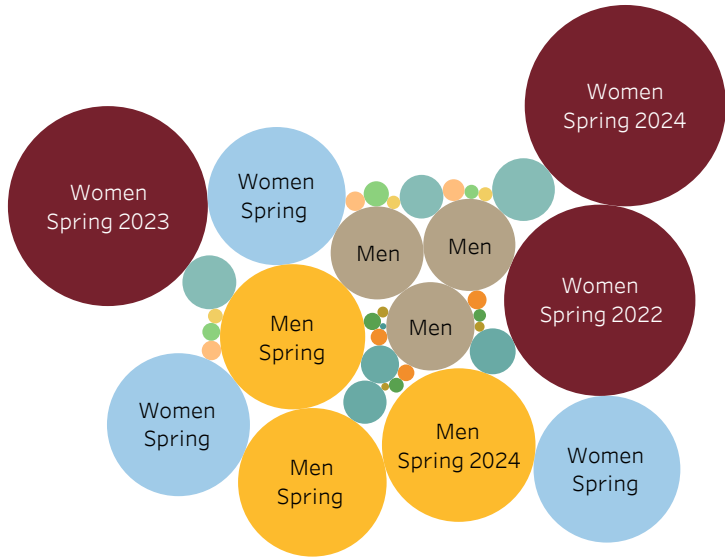

Student Race and Gender by Term

- African-American, Men
- African-American, Women
- Asian, Men
- Asian, Women
- Hispanic/Latino, Men
- Hispanic/Latino, Women
- Native American, Men
- Native American, Women
- Not Reported, Gender Not Rep..
- Not Reported, Men
- Not Reported, Women
- White, Men
- White, Women

Gender and Race Across Fall 2021, 2022, and 2023

- African-American
- Asian
- Hispanic/Latino
- Native American
- Not Reported
- White

Demographics Across Fall 2021, 2022, and 2023

- Gender Not Reported, Not R..
- Men, African-American
- Men, Asian
- Men, Hispanic/Latino
- Men, Native American
- Men, Not Reported
- Men, White
- Women, African-American
- Women, Asian
- Women, Hispanic/Latino
- Women, Native American
- Women, Not Reported
- Women, White