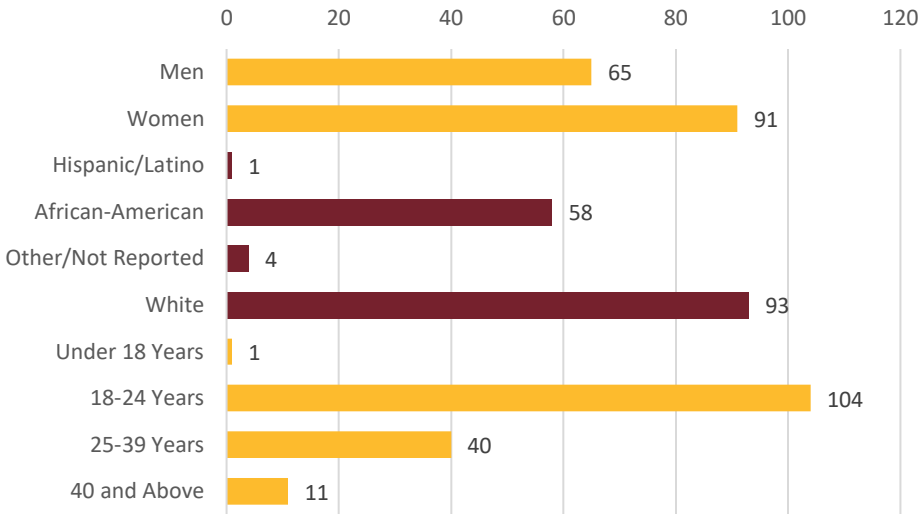

**In 2019-2020, 156 Students Earned Certificates:  
Mostly Women, White, and Traditional Age**

**In 2019-2020, 948 Students Earned Associate's  
Degrees. They Were Overwhelmingly Women,  
White, and Traditional Age**