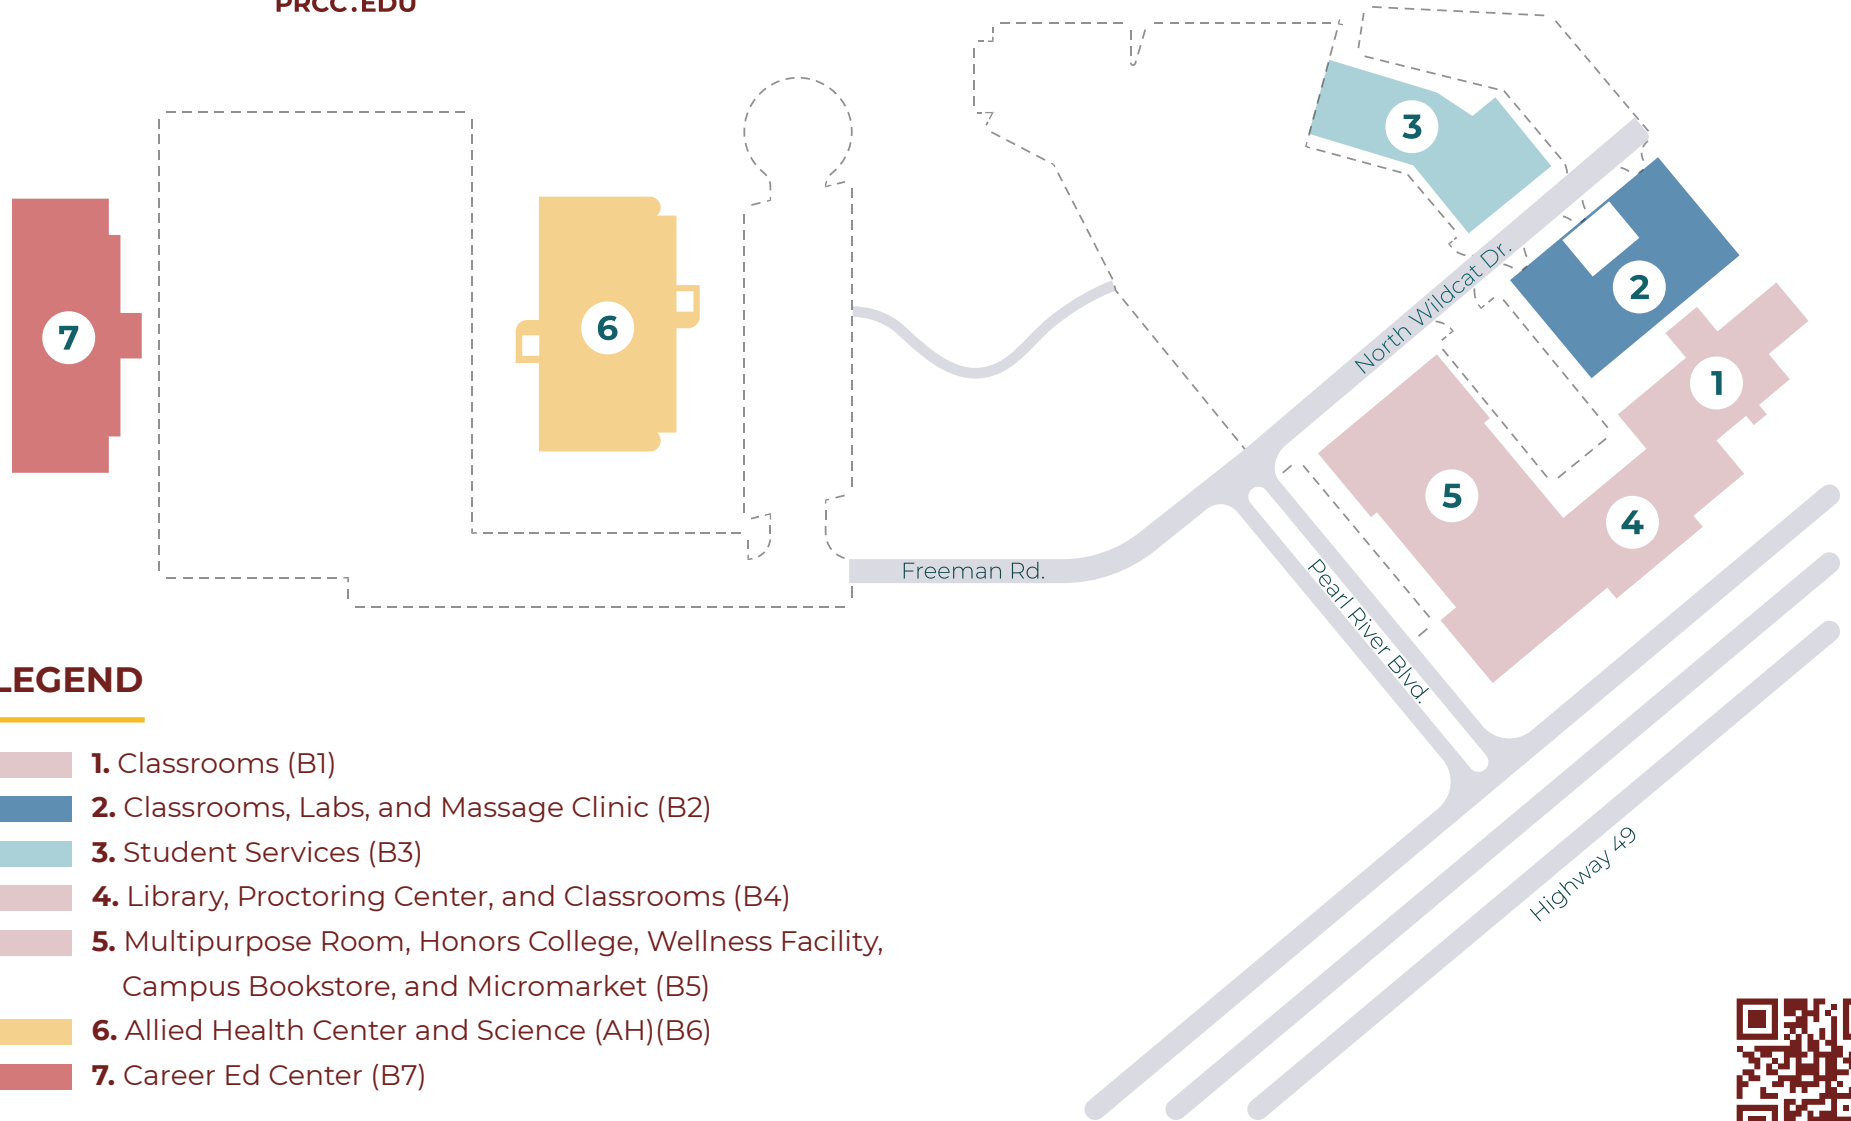

- 49. PRCC Television/Film Soundstage
- 50. Marion Hall Men's Residence
- 51. Intramural Field
- 52. Softball Facilities
- 53. Marvin Ross White Coliseum
- 54. Lamar Hall
- 55. Centennial Courtyard
- 56. Lighted Campus Walking Trail
- 57. New Women's Residence Hall
- 58. New Men's Residence Hall
- 59. Soccer Practice Field
- 60. Wildcat Textbook Distribution Center

LEGEND

- 1.** Classrooms (B1)
- 2.** Classrooms, Labs, and Massage Clinic (B2)
- 3.** Student Services (B3)
- 4.** Library, Proctoring Center, and Classrooms (B4)
- 5.** Multipurpose Room, Honors College, Wellness Facility, Campus Bookstore, and Micromarket (B5)
- 6.** Allied Health Center and Science (AH)(B6)
- 7.** Career Ed Center (B7)