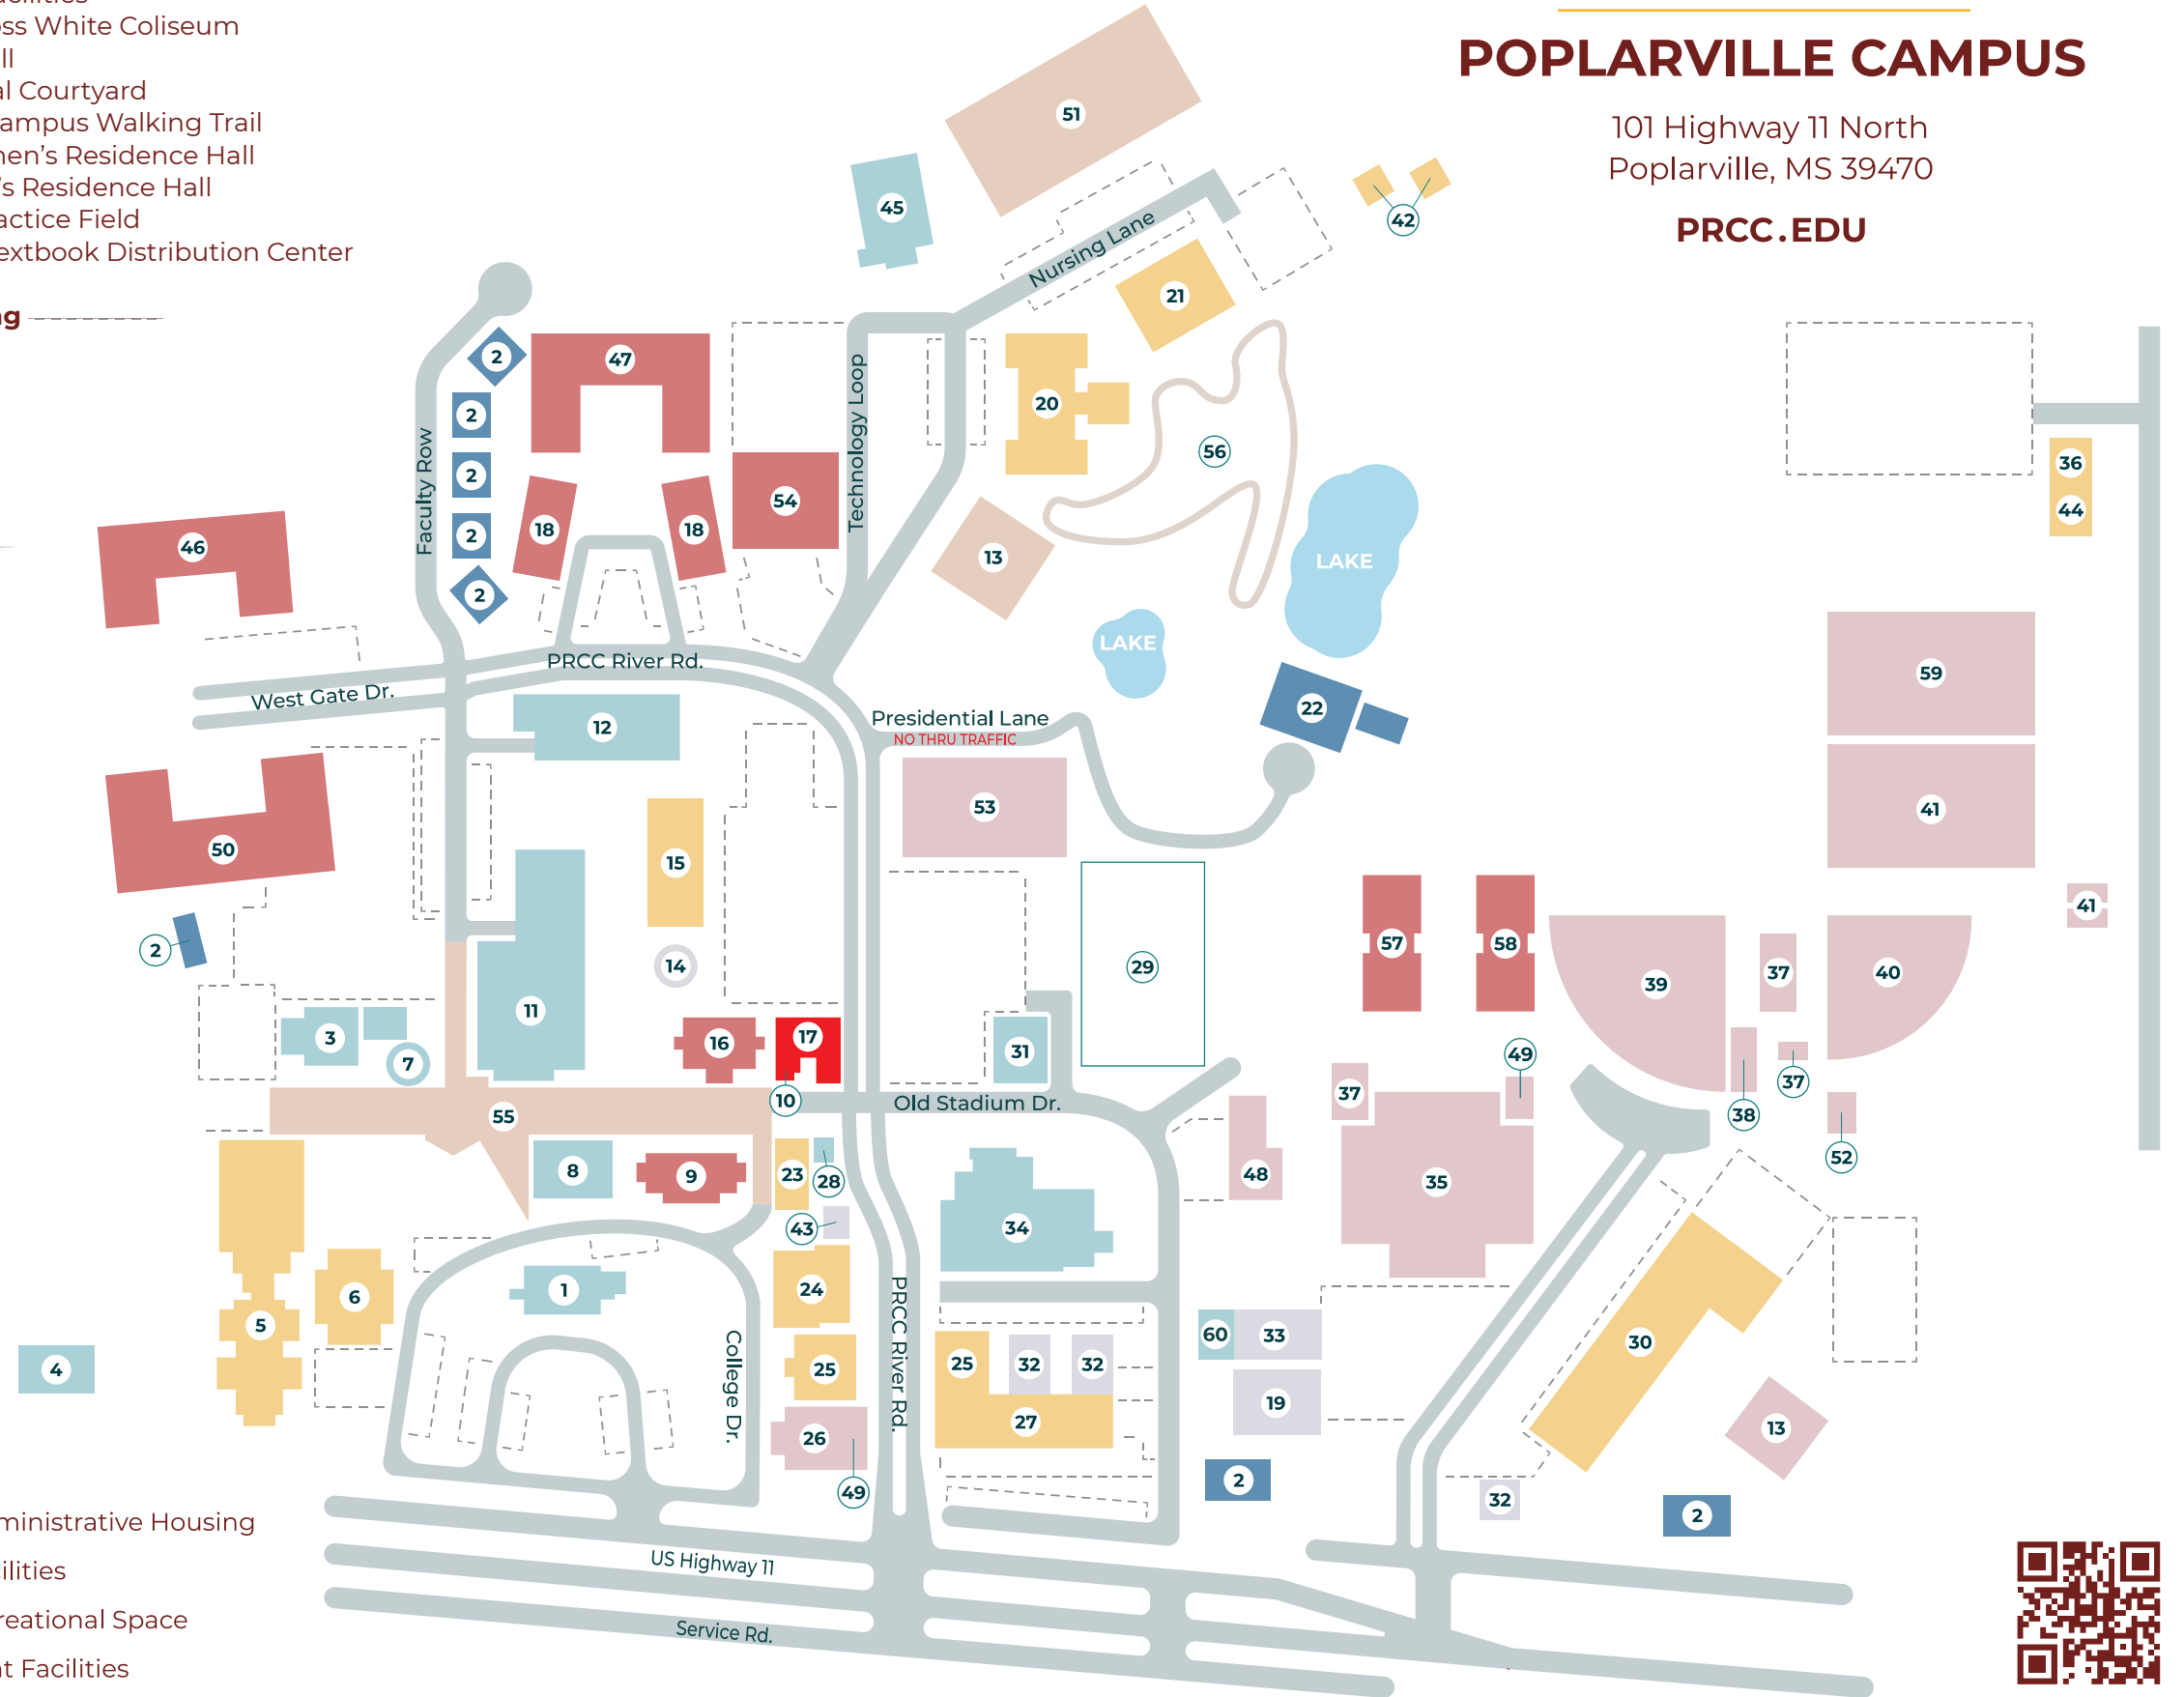

49. PRCC Television/Film Soundstage
50. Marion Hall Men's Residence
51. Intramural Field
52. Softball Facilities
53. Marvin Ross White Coliseum
54. Lamar Hall
55. Centennial Courtyard
56. Lighted Campus Walking Trail
57. New Women's Residence Hall
58. New Men's Residence Hall
59. Soccer Practice Field
60. Wildcat Textbook Distribution Center

Parking

- Student Housing
- Faculty & Administrative Housing
- Classroom Buildings
- Athletics Facilities
- Student Services/Administration
- Student Recreational Space
- Campus Police
- Physical Plant Facilities

PEARL RIVER COMMUNITY COLLEGE

POPLARVILLE CAMPUS

101 Highway 11 North
Poplarville, MS 39470

PRCC.EDU