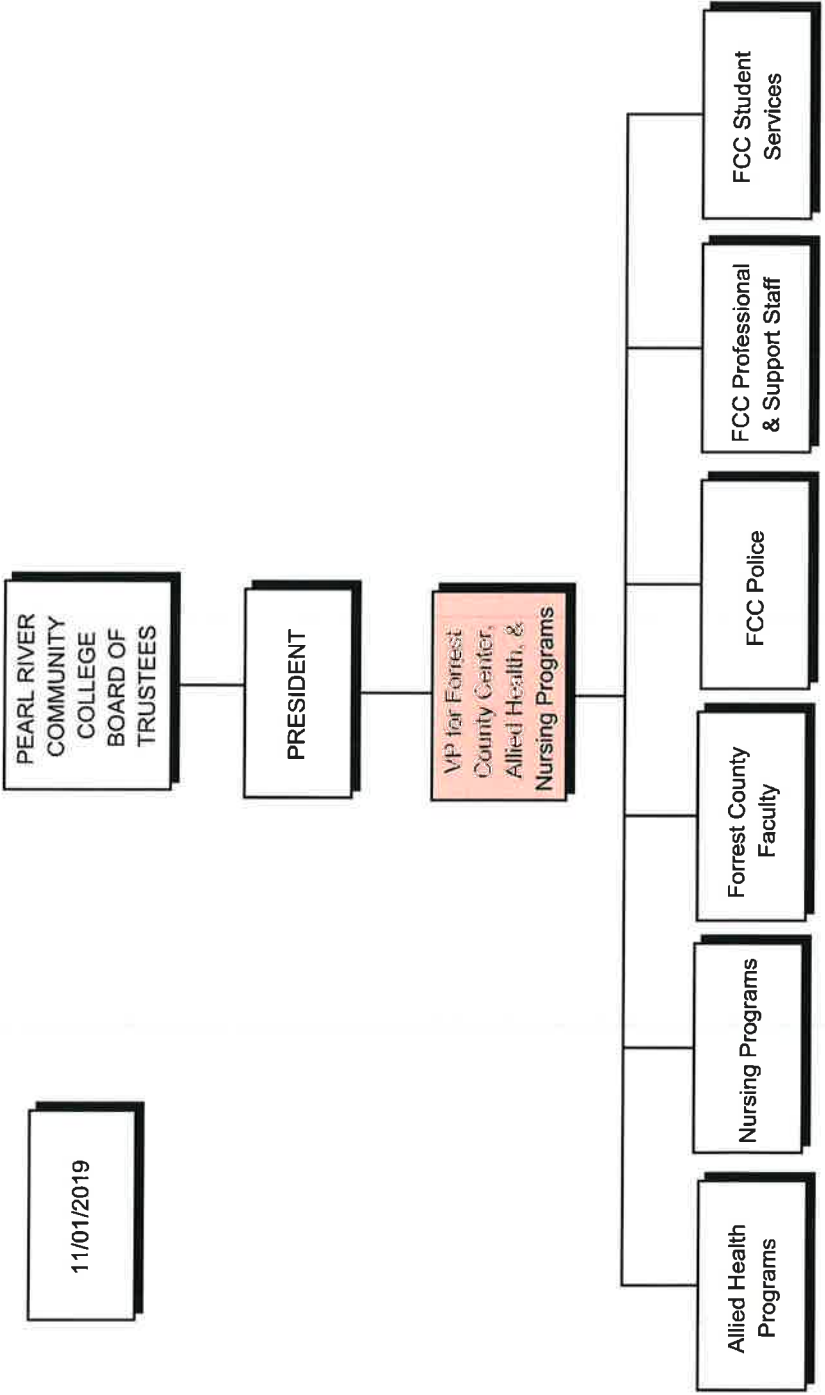

PEARL RIVER COMMUNITY COLLEGE

Proposed Organizational Chart Effective January 2020

Presented by:

Adam Breerwood, President

November 12, 2019

11/01/2019

11/01/2019

11/01/2019

PEARL RIVER
COMMUNITY
COLLEGE
BOARD OF
TRUSTEES

PRESIDENT

Senior VP for
College
Operations

11/01/2019

11/01/2019

11/01/2019

PEARL RIVER
COMMUNITY
COLLEGE
BOARD OF
TRUSTEES

PRESIDENT

VP for Poplarville
Campus and
Student Services

Residence Halls

School Nurse

Poplarville
Campus Police

Faculty Housing

Wellness Center

Athletics

Student Services

Poplarville
Campus Facilities

TRIO
(Student Support
Services)