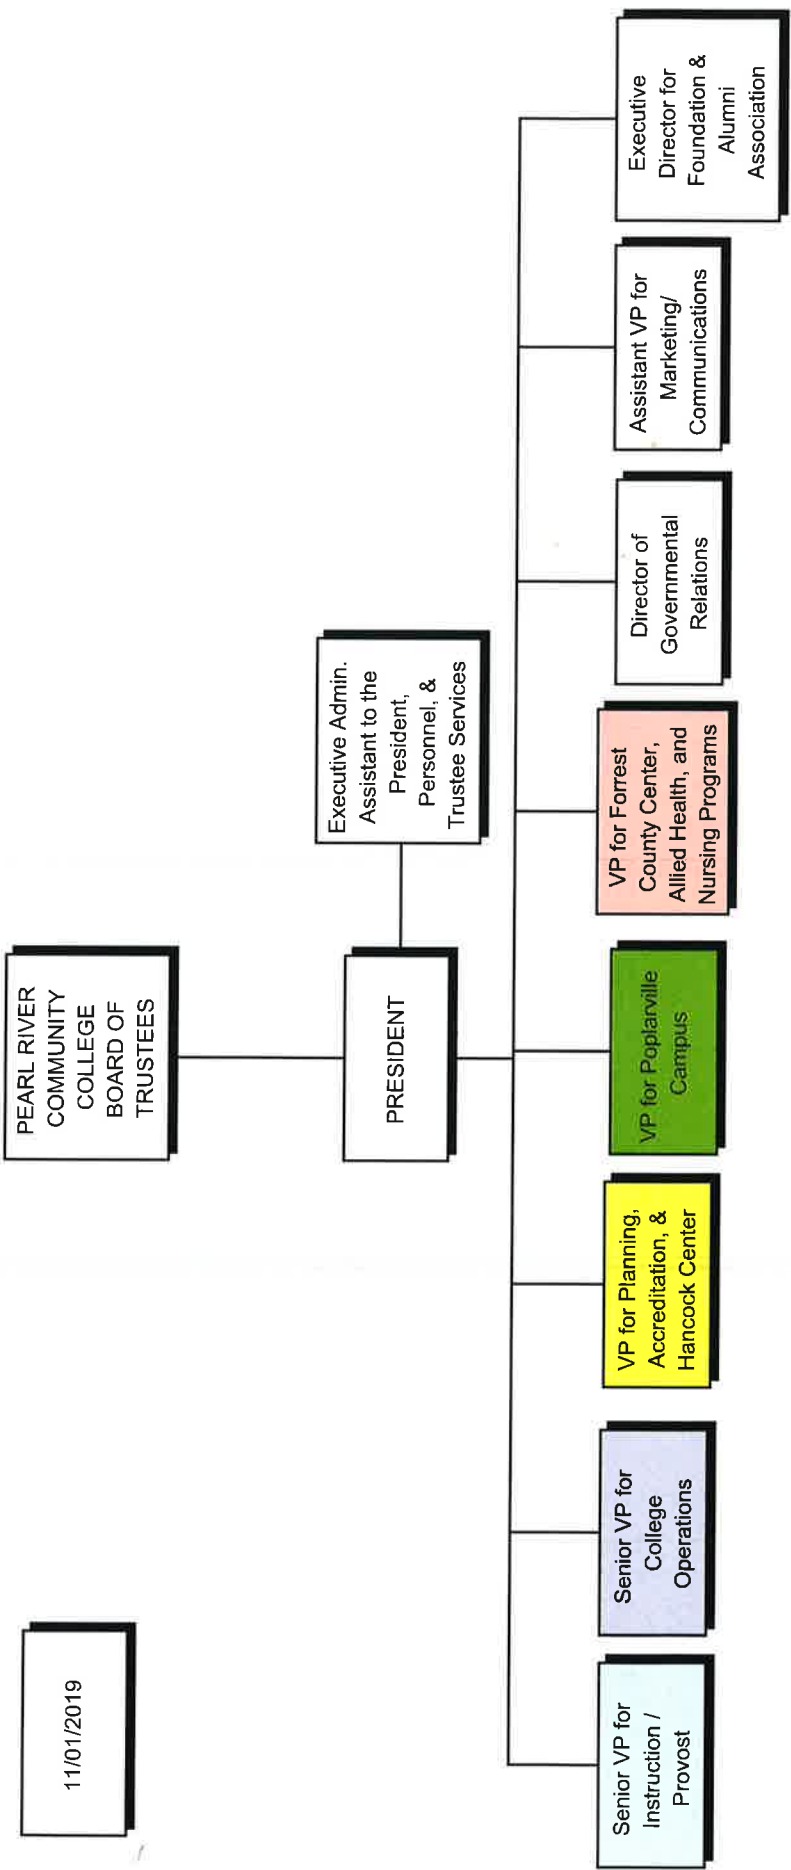

PEARL RIVER COMMUNITY COLLEGE

Proposed Organizational Chart Effective January 2020

Presented by:

Adam Breerwood, President

November 12, 2019

11/01/2019

11/01/2019

11/01/2019

PEARL RIVER
COMMUNITY
COLLEGE
BOARD OF
TRUSTEES

PRESIDENT

Senior VP for
College
Operations

11/01/2019

11/01/2019

11/01/2019

PEARL RIVER
COMMUNITY
COLLEGE
BOARD OF
TRUSTEES

PRESIDENT

VP for Poplarville
Campus and
Student Services

Residence Halls

School Nurse

Poplarville
Campus Police

Faculty Housing

Wellness Center

Athletics

Student Services

Poplarville
Campus Facilities

TRIO
(Student Support
Services)