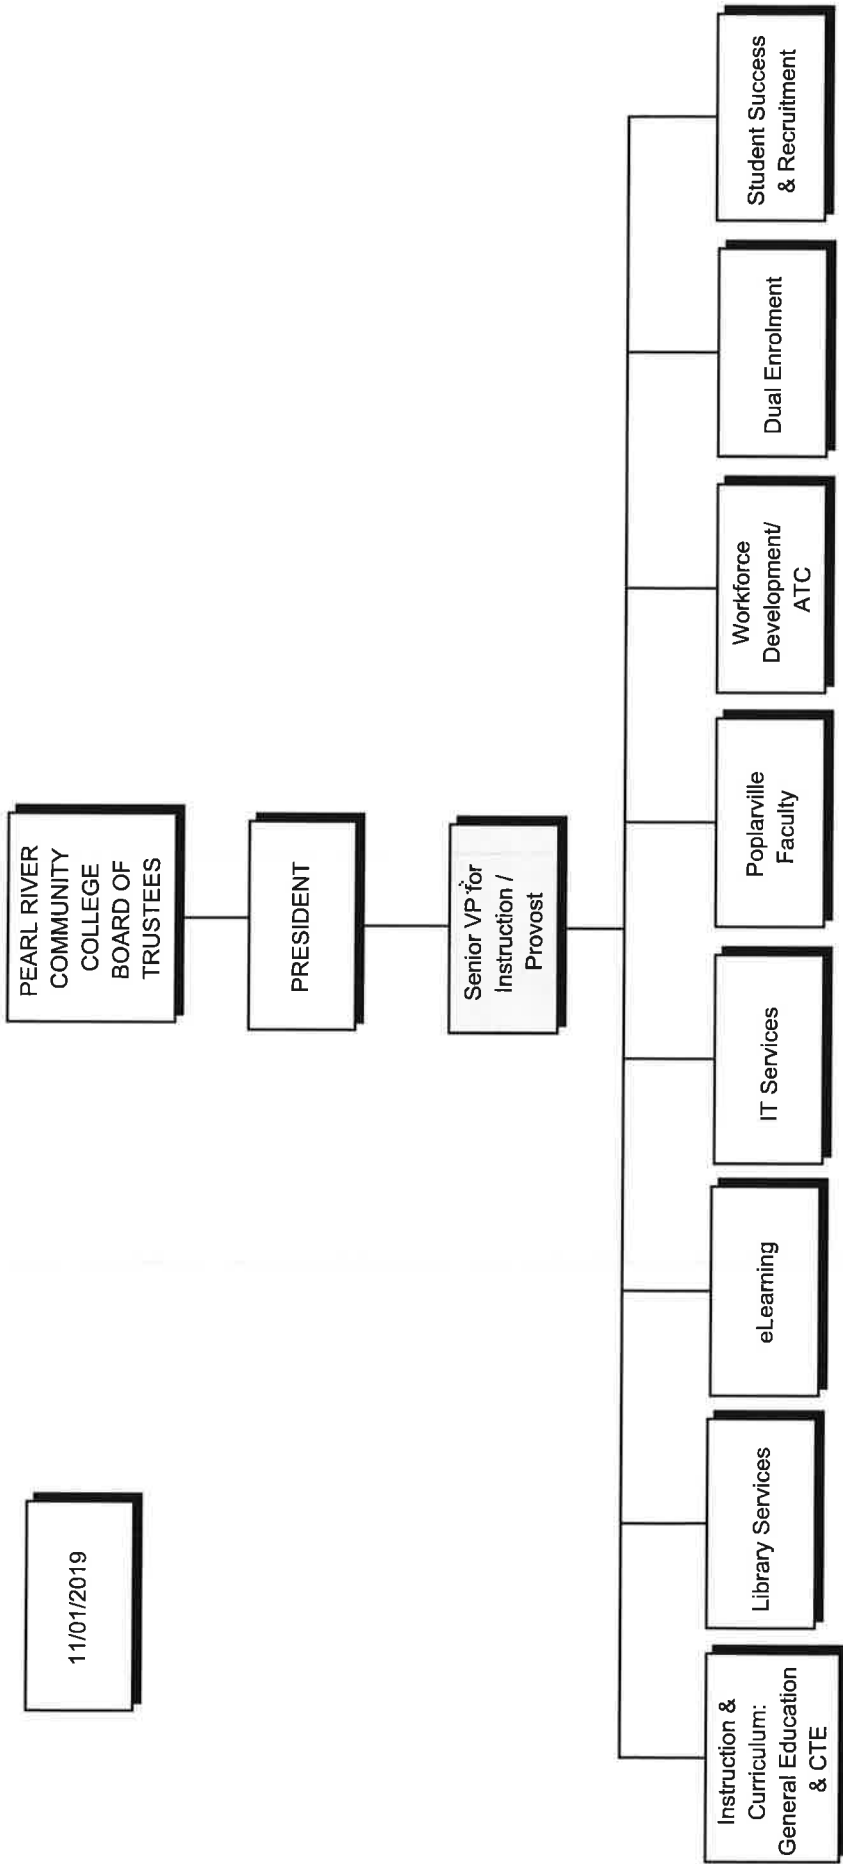

PEARL RIVER COMMUNITY COLLEGE

Proposed Organizational Chart Effective January 2020

Presented by:

Adam Breerwood, President

November 12, 2019

11/01/2019

11/01/2019

11/01/2019

PEARL RIVER
COMMUNITY
COLLEGE
BOARD OF
TRUSTEES

PRESIDENT

Senior VP for
College
Operations

11/01/2019

11/01/2019

11/01/2019

PEARL RIVER
COMMUNITY
COLLEGE
BOARD OF
TRUSTEES

PRESIDENT

VP for Poplarville
Campus and
Student Services

Residence Halls

School Nurse

Poplarville
Campus Police

Faculty Housing

Wellness Center

Athletics

Student Services

Poplarville
Campus Facilities

TRIO
(Student Support
Services)