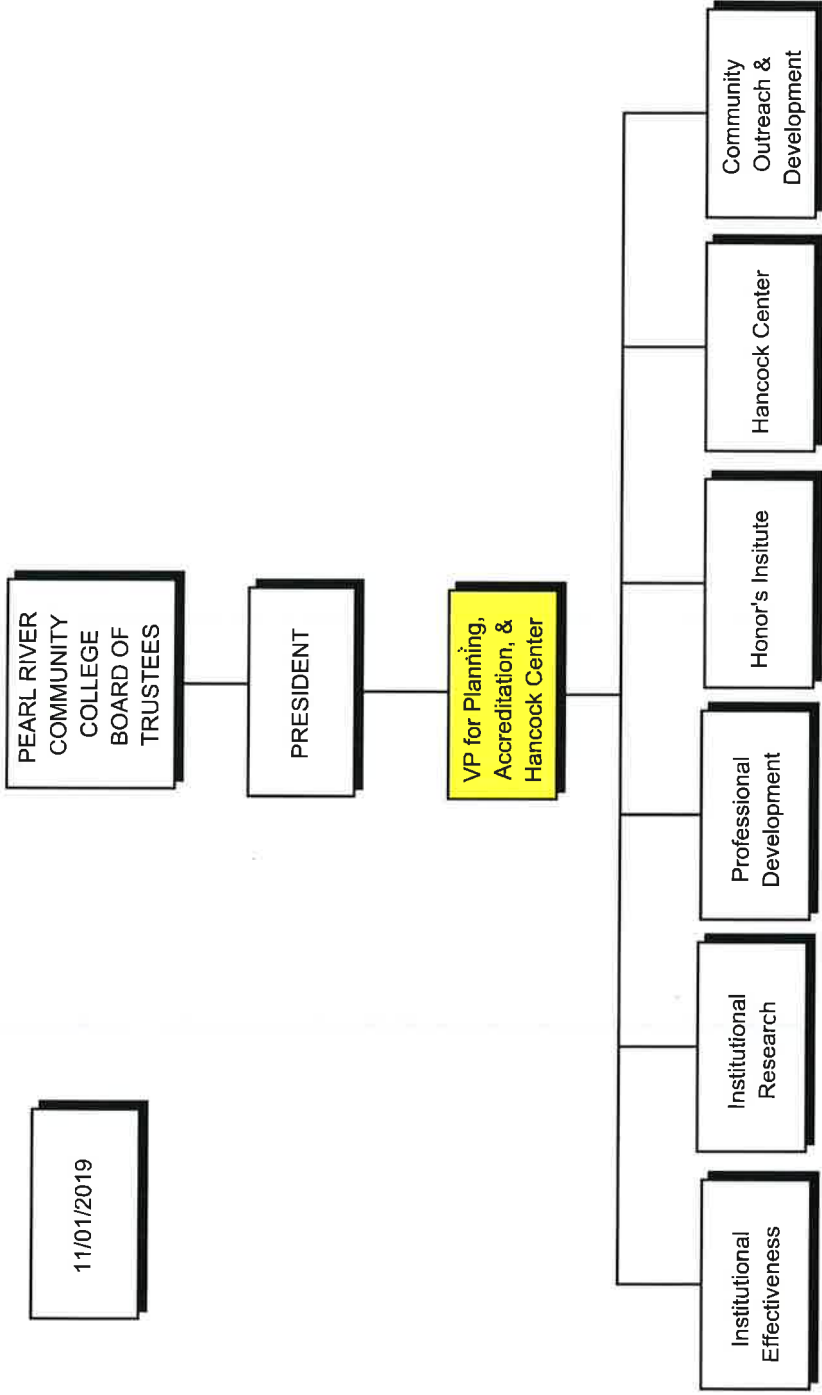

PEARL RIVER COMMUNITY COLLEGE

Proposed Organizational Chart Effective January 2020

Presented by:

Adam Breerwood, President

November 12, 2019

11/01/2019

11/01/2019

11/01/2019

PEARL RIVER
COMMUNITY
COLLEGE
BOARD OF
TRUSTEES

PRESIDENT

Senior VP for
College
Operations

11/01/2019

11/01/2019

11/01/2019

PEARL RIVER
COMMUNITY
COLLEGE
BOARD OF
TRUSTEES

PRESIDENT

VP for Poplarville
Campus and
Student Services

Residence Halls

School Nurse

Poplarville
Campus Police

Faculty Housing

Wellness Center

Athletics

Student Services

Poplarville
Campus Facilities

TRIO
(Student Support
Services)