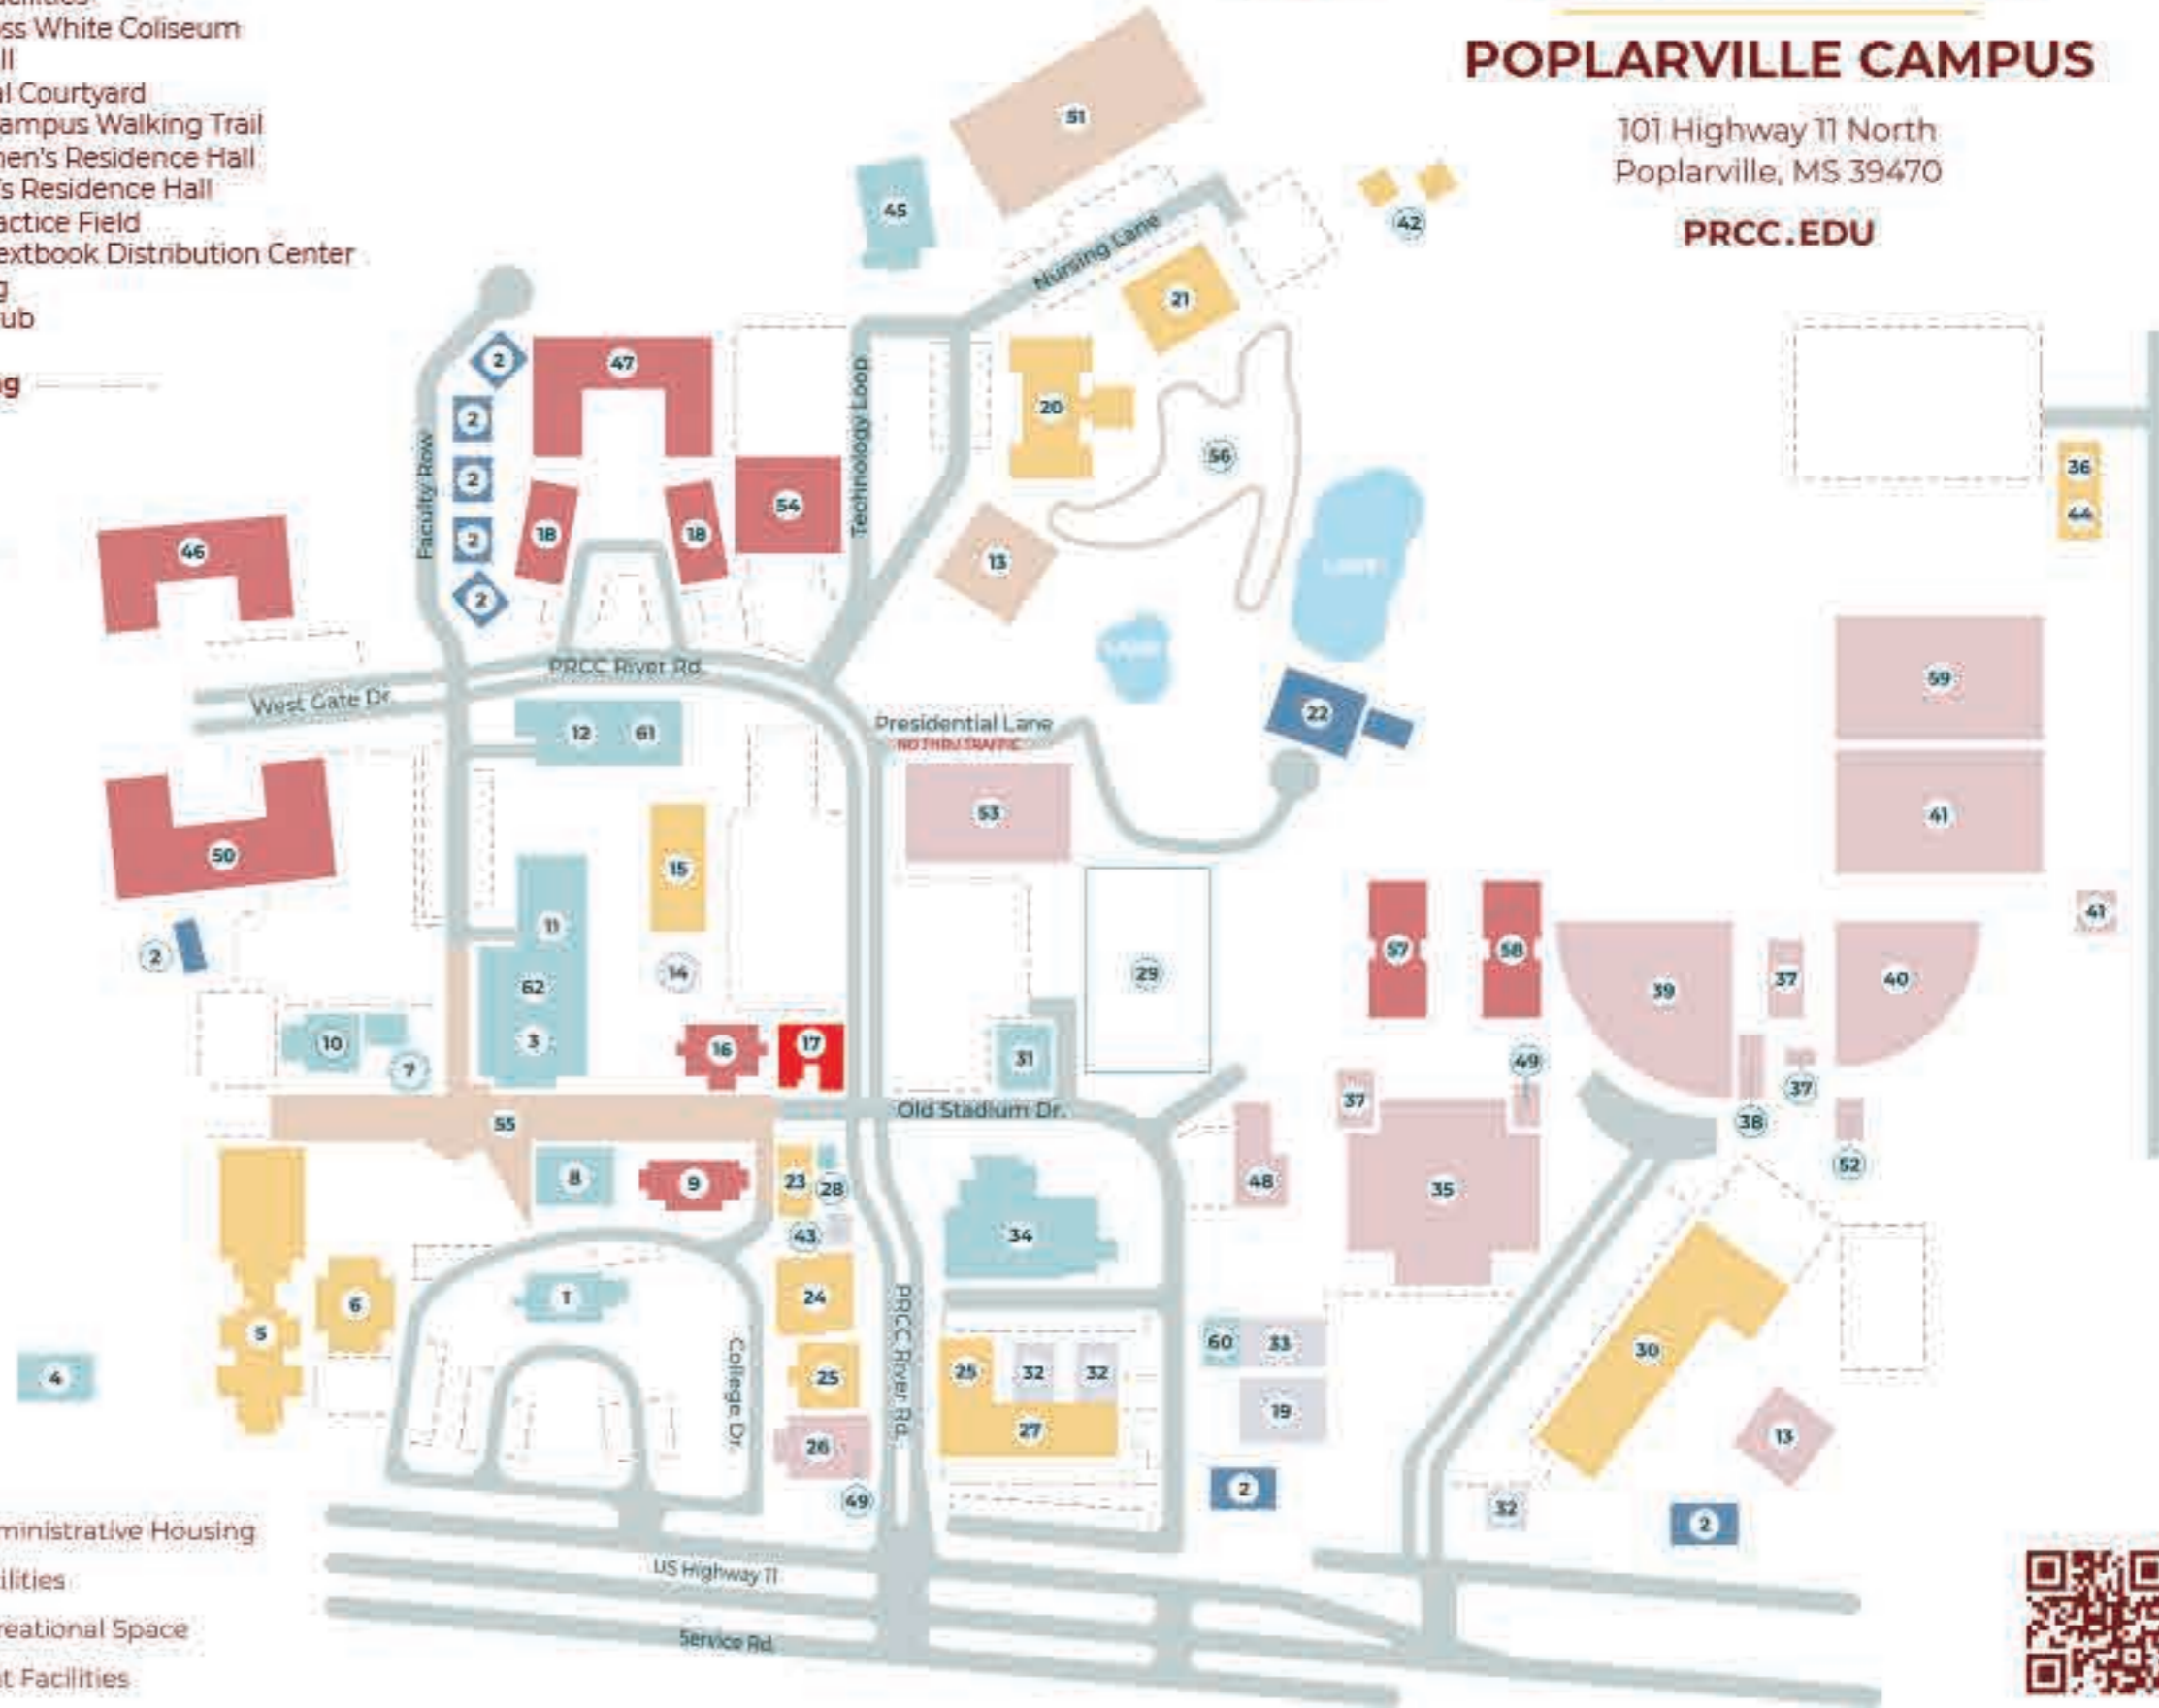

49. PRCC Television/Film Soundstage
50. Marion Hall Men's Residence
51. Intramural Field
52. Softball Facilities
53. Marvin Ross White Coliseum
54. Lamar Hall
55. Centennial Courtyard
56. Lighted Campus Walking Trail
57. New Women's Residence Hall
58. New Men's Residence Hall
59. Soccer Practice Field
60. Wildcat Textbook Distribution Center
61. E-Learning
62. Wildcat Hub

PEARL RIVER COMMUNITY COLLEGE

POPLARVILLE CAMPUS

101 Highway 11 North
Poplarville, MS 39470

PRCC.EDU

Parking

 Student Housing	 Faculty & Administrative Housing
 Classroom Buildings	 Athletics Facilities
 Student Services/Administration	 Student Recreational Space
 Campus Police	 Physical Plant Facilities